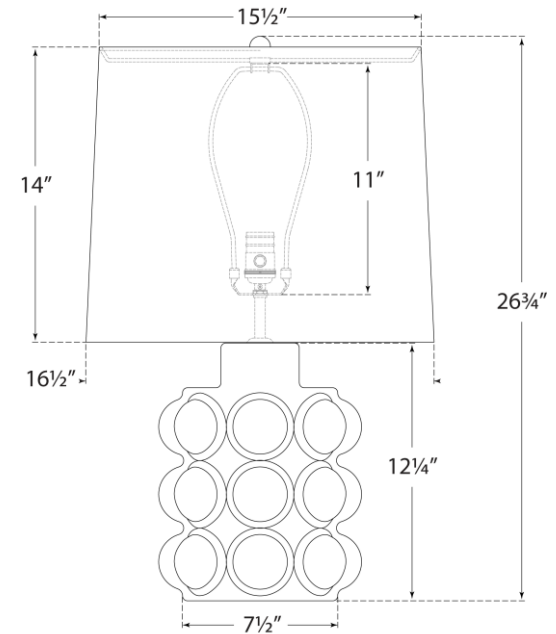

### Vedra Medium Table Lamp

Item # ARN 3645PBC-L

Designer: AERIN

Height: 26.75"

Width: 16.5"

Base: 7.5" Round

Finishes: BC, PBC

Shade Treatments: L

Shade Details: 15.5" x 16.5" x 14"

Socket: E26 Dimmer

Wattage: 100 A19

Weight: 14 Pounds

Note: Reactive Ceramic Glazes Will Vary in Color and Texture

Front View