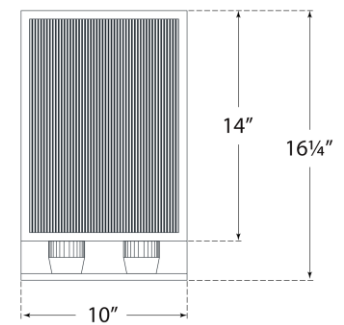

TEAR SHEET

York 16" Double Box Sconce

Item # BBL 2182PN-CRB

Designer: Barbara Barry

Height: 16.25"

Width: 10"

Extension: 5"

Backplate: 10" x 16.25" Rectangle

Finishes: BZ, PN, SB

Glass Options: CRB

Socket: 2 - E26 Keyless

Wattage: 2 - 8 LED T9

Weight: 16 Pounds

Top View

Side View

Front View