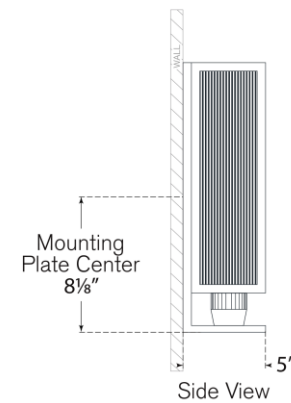

TEAR SHEET

York 16" Double Box Sconce

Item # BBL 2182PN-CRB

Designer: Barbara Barry

Height: 16.25"

Width: 10"

Extension: 5"

Backplate: 10" x 16.25" Rectangle

Finishes: BZ, PN, SB

Glass Options: CRB

Socket: 2 - E26 Keyless

Wattage: 2 - 8 LED T9

Weight: 16 Pounds

Top View

Side View

Front View