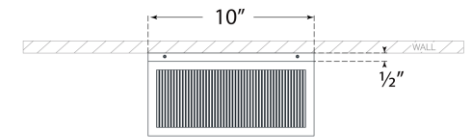

TEAR SHEET

York 16" Double Box Sconce

Item # BBL 2182PN-CRB

Designer: Barbara Barry

Height: 16.25"

Width: 10"

Extension: 5"

Backplate: 10" x 16.25" Rectangle

Finishes: BZ, PN, SB

Glass Options: CRB

Socket: 2 - E26 Keyless

Wattage: 2 - 8 LED T9

Weight: 16 Pounds

Top View

Side View

Front View