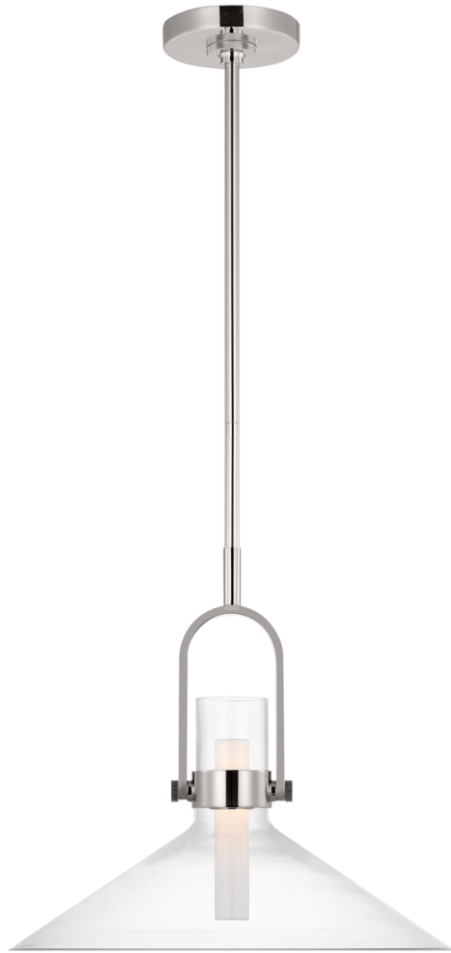

TEAR SHEET

Larkin 18" Empire Pendant

Item # IKF 5451PN-CG

Designer: Ian K. Fowler

- O/A Height: 60"
- Fixture Height: 16.75"
- Min. Custom Height: 23.5"
- Width: 18.25"
- Canopy: 6" Round
- Finishes: BZ, HAB, PN
- Glass Options: CG
- Socket: Dedicated LED
- Wattage: 15w (1800lm)
- Weight: 12 Pounds
- Note: UL Only | Custom Height Available