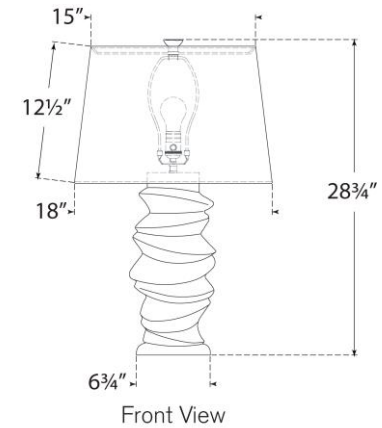

TEAR SHEET

Karissa Medium Table Lamp

Item # JN 3005PW-L

Designer: Julie Neill

Height: 28.75"

Width: 18"

Base: 6.75" Round

Finishes: ABL, AGL, PW

Shade Treatments: L

Shade Details: 15" x 18" x 12.5"

Socket: E26 Dimmer

Wattage: 15 LED A19

Weight: 12 Pounds

Top View