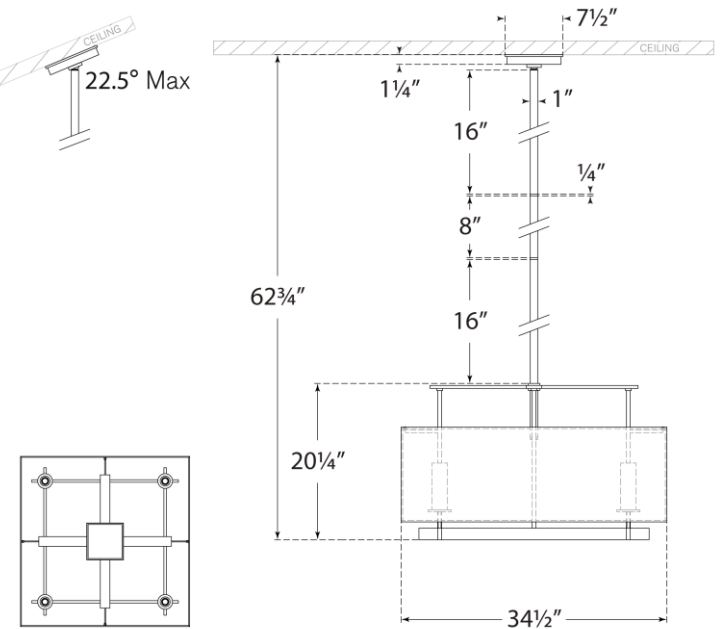

TEAR SHEET

Jase Extra Large Hanging Shade

Item # RB 5155WI-L

Designer: Ray Booth

O/A Height: 62.75"

Fixture Height: 20.25"

Min. Custom Height: 27.25"

Width: 34.5"

Canopy: 7.5" Square

Finishes: AB, PN, WI

Shade Treatments: L

Shade Details: 34.5" x 34.5" x 12.25"

Socket: 4 - E12 Candelabra

Wattage: 4 - 2.5 LED T6

Weight: 26 Pounds

Top View

Front View