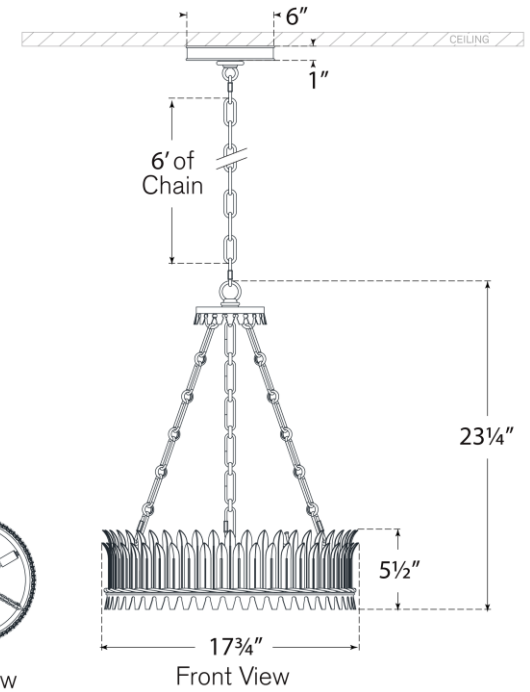

## Leslie 18" Chandelier

Item # SK 5205GI-FA

Designer: Suzanne Kasler

Height: 23.25"

Width: 17.75"

Canopy: 6" Round

Finishes: BSL, GI, PW

Glass Options: FA

Socket: 3 - E12 Candelabra

Wattage: 3 - 6.5 LED B11

Weight: 14 Pounds

Note: UL Only

Top View

Front View