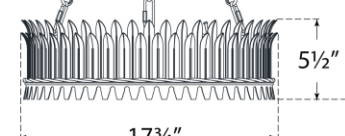

## Leslie 18" Chandelier

Item # SK 5205GI-FA

Designer: Suzanne Kasler

Height: 23.25"

Width: 17.75"

Canopy: 6" Round

Finishes: BSL, GI, PW

Glass Options: FA

Socket: 3 - E12 Candelabra

Wattage: 3 - 6.5 LED B11

Weight: 14 Pounds

Note: UL Only

Top View

Front View