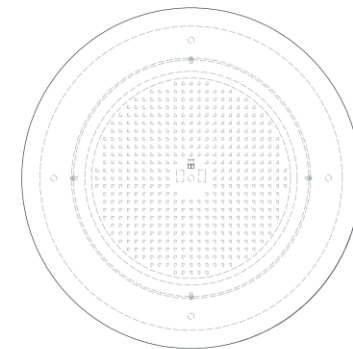

## Ace 17" Flush Mount

Item # TOB 4357PN-WG

Designer: Thomas O'Brien

Height: 7.75"

Width: 17"

Finishes: BZ, HAB, PN

Glass Options: WG

Lightsource: Dedicated LED

Wattage: 60w (7000lm)

Weight: 20 Pounds

Front View

Bottom View