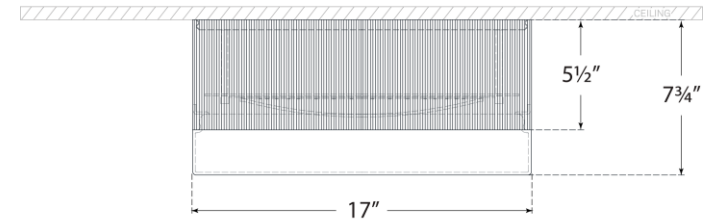

## Ace 17" Flush Mount

Item # TOB 4357PN-WG

Designer: Thomas O'Brien

Height: 7.75"

Width: 17"

Finishes: BZ, HAB, PN

Glass Options: WG

Lightsource: Dedicated LED

Wattage: 60w (7000lm)

Weight: 20 Pounds

Front View

Bottom View