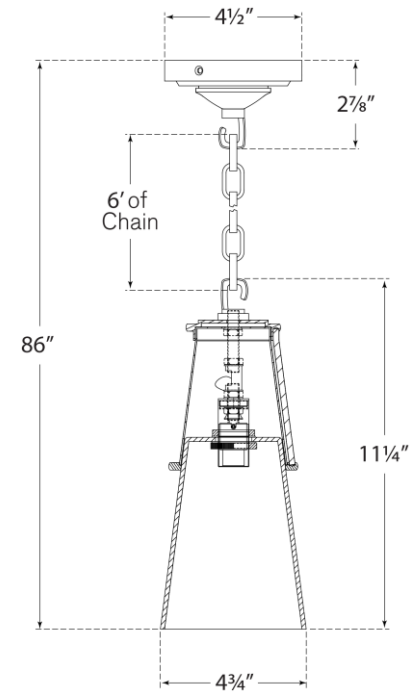

TEAR SHEET

Robinson Small Pendant

Item # TOB 5751HAB-WG

Designer: Thomas O'Brien

Height: 11.25"

Width: 4.75"

Canopy: 4.5" Round

Finishes: BZ, HAB, PN

Glass Options: CG, SG, WG

Socket: E12 Candelabra

Wattage: 60 B11

Weight: 6 Pounds

TOB5751